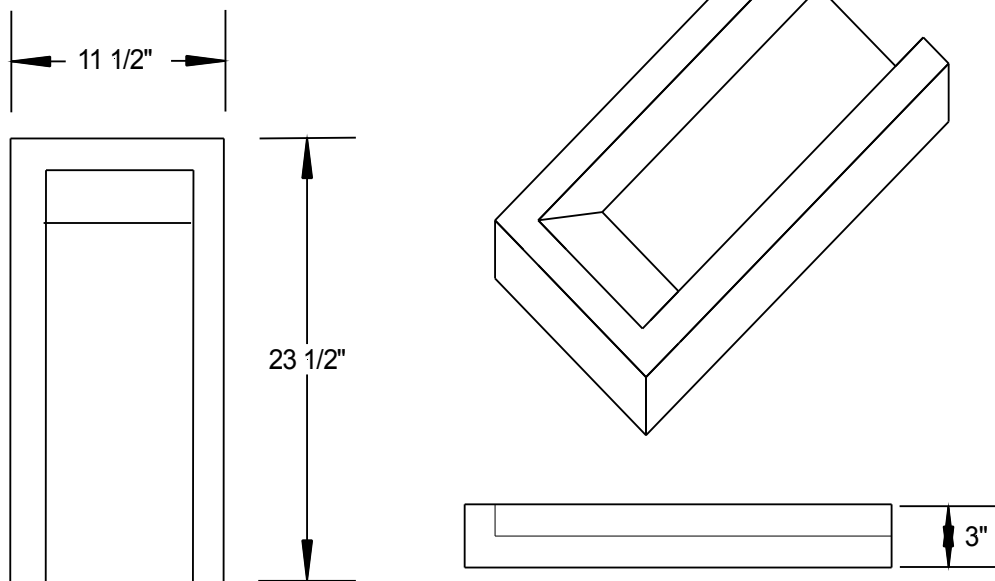

SPLASH BLOCK W/ SMOOTH FINISH

4000# REINFORCED CONCRETE IN 28 DAYS

DATE: 08/10/09

SCALE: 3/8" = 1'

TYLER PRODUCTS SALES, INC.
TPS
PRE-CAST CONCRETE PRODUCTS

www.tylerproductssales.com

PH. 903-593-8633

FAX 903-593-8862